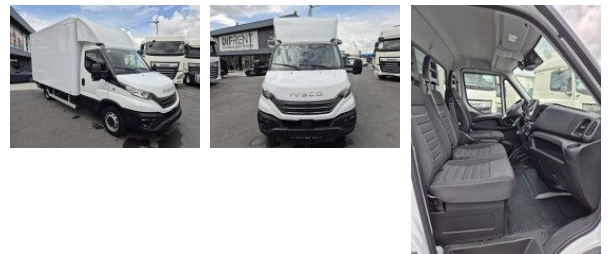

# Iveco Daily 35 S 18

## Properties

Single weight	2.780kg
Load capacity	720kg
GVW	3.500kg
Serial number	ZCFCE35C605733328
Cylinder capacity	2.998cc