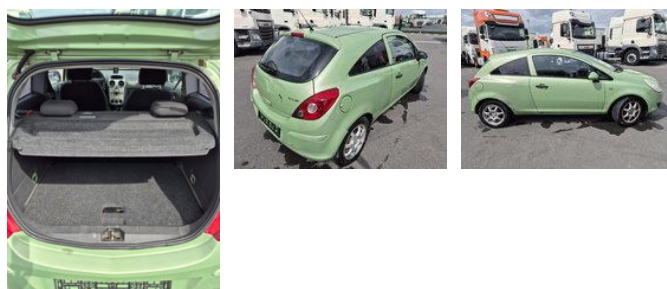

Opel Corsa eco flex

General features

Brand	Opel
Model	Corsa
Subcategory	Coupé
Odometer reading	210.705km
Construction year	2011
Date of first registration	13-01-2011
Color	Green
Condition	Used
Fuel	Petrol
Emission class	Euro 5

Characteristics

Door count

3

Cylinder contents

1.229cc

Opel Corsa eco flex

Technical specifications

Transmission	Manual
--------------	--------

Engine output	69hp
---------------	------

Accessories

- Power steering