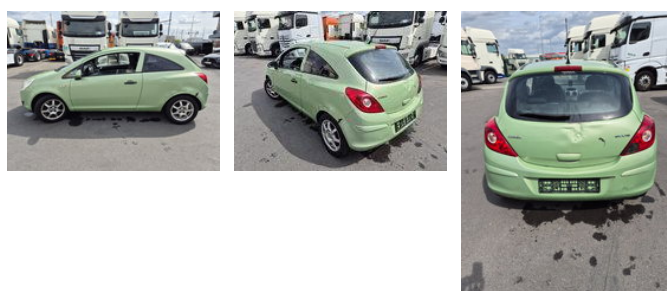

Opel Corsa eco flex

General features

Brand	Opel
Model	Corsa
Subcategory	Coupé
Odometer reading	210.705km
Construction year	2011
Date of first registration	13-01-2011
Color	Green
Condition	Used
Fuel	Petrol
Emission class	Euro 5

Characteristics

Door count

3

Cylinder contents

1.229cc

Opel Corsa eco flex

Technical specifications

Transmission	Manual
--------------	--------

Engine output	69hp
---------------	------

Accessories

- Power steering