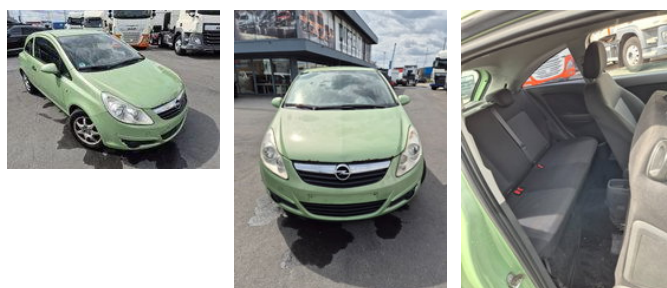

Opel Corsa eco flex

General features

Brand	Opel
Model	Corsa
Subcategory	Coupé
Odometer reading	210.705km
Construction year	2011
Date of first registration	13-01-2011
Color	Green
Condition	Used
Fuel	Petrol
Emission class	Euro 5

Characteristics

Door count

3

Cylinder contents

1.229cc

Opel Corsa eco flex

Technical specifications

Transmission	Manual
--------------	--------

Engine output	69hp
---------------	------

Accessories

- Power steering